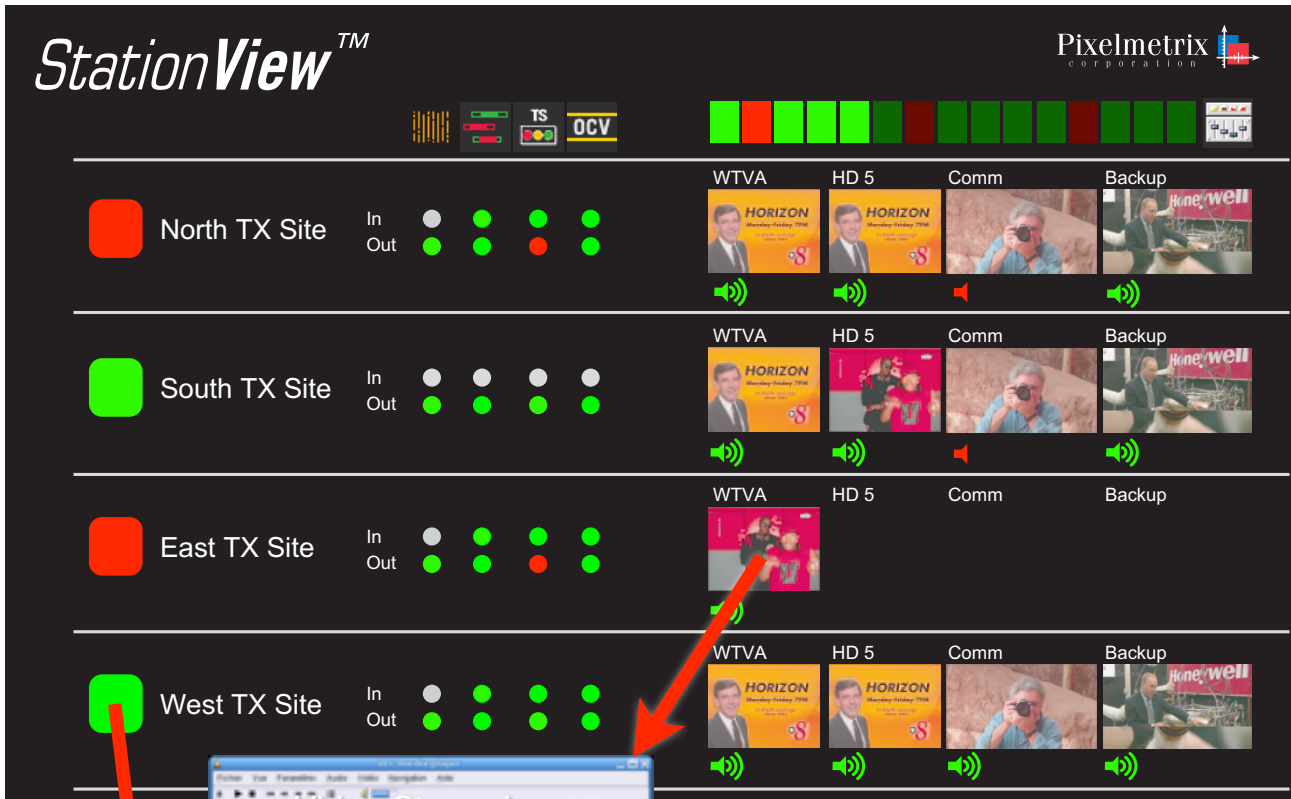

# StationView™

Drill down analysis

## SIMPLE AND EFFECTIVE MONITORING

A single-screen overview of your entire broadcast network. Central consolidation of fault and performance problems from remote sites.

- RF signal health
- Transmission bandwidth
- Transmission integrity
- TS metadata checks
- Confidence checks
- Thumbnail view

## KEY FEATURES

- Single dashboard presentation
- Track up to 15 sites
- Drill down to isolate root cause of failure
- Quick and easy setup